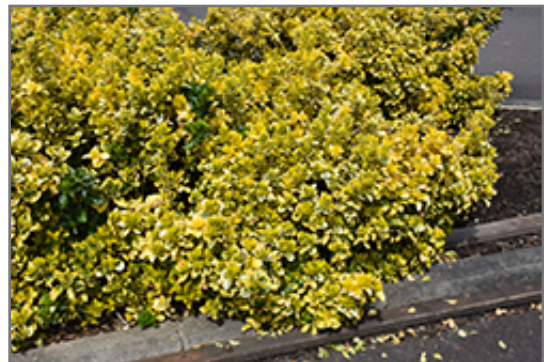

Gold Variegated Japanese Euonymus foliage
Photo courtesy of NetPS Plant Finder

Gold Variegated Japanese Euonymus foliage
Photo courtesy of NetPS Plant Finder