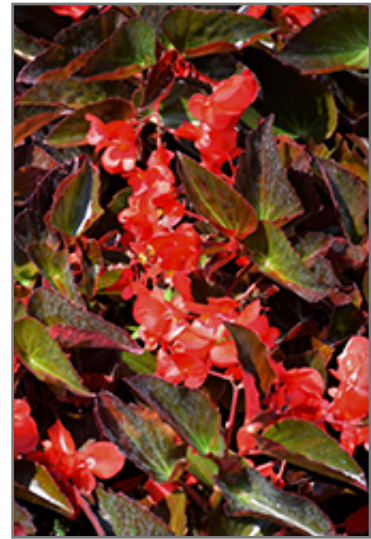

Big DeLuXXE Red Bronze Leaf Begonia flowers
Photo courtesy of NetPS Plant Finder

Big DeLuXXE Red Bronze Leaf Begonia flowers
Photo courtesy of NetPS Plant Finder