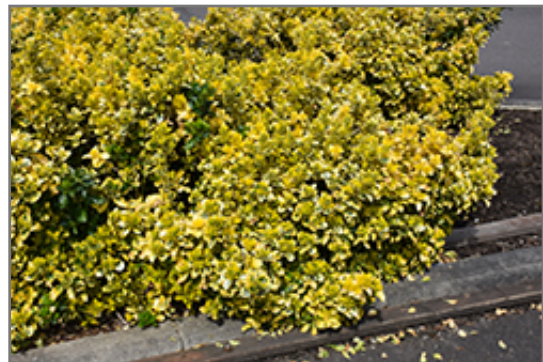

Gold Variegated Japanese Euonymus foliage
Photo courtesy of NetPS Plant Finder

Gold Variegated Japanese Euonymus foliage
Photo courtesy of NetPS Plant Finder