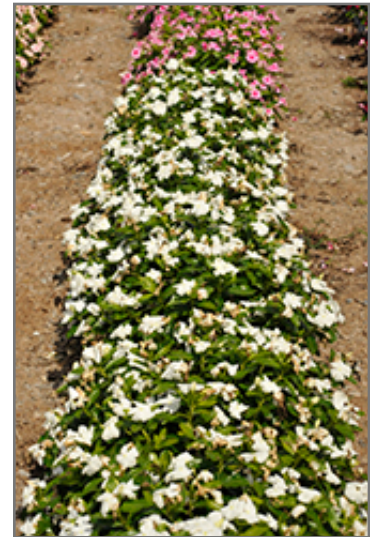

Pacifica XP White Vinca in bloom
Photo courtesy of NetPS Plant Finder

Moana Lane Garden Center & Corporate Office
1100 W. Moana Lane
Reno, NV 89509
(775) 825-0600
(775) 825-0602 - Corporate Office

South Virginia St. Garden Center
11301 S. Virginia Street
Reno, NV 89511
(775) 853-1319

Pyramid Way Garden Center
3397 Pyramid Way
Sparks, NV 89431
(775) 425-4300

Landscape Services & Design Center
1190 W. Moana Lane
Reno, NV 89509
(775) 825-0602 ext. 134
NV Lic. #3379A, D & CA Lic. #317448

www.moananursery.com