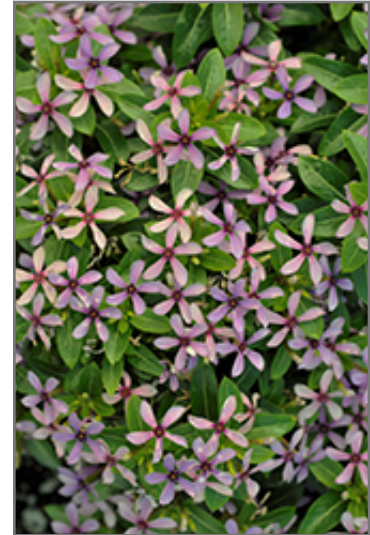

*Soiree Kawaii Blueberry Kiss Vinca
flowers*
Photo courtesy of NetPS Plant Finder