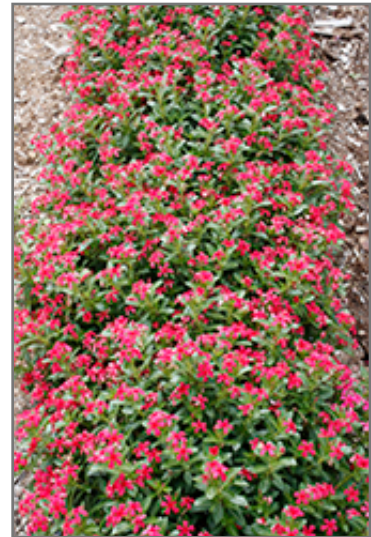

Soiree Kawaii Red Shades Vinca flowers
Photo courtesy of NetPS Plant Finder

Soiree Kawaii Red Shades Vinca in bloom
Photo courtesy of NetPS Plant Finder