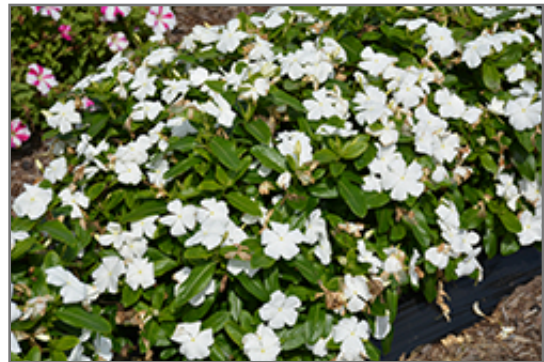

Cora XDR White in bloom
Photo courtesy of NetPS Plant Finder

Moana Lane Garden Center & Corporate Office
1100 W. Moana Lane
Reno, NV 89509
(775) 825-0600
(775) 825-0602 - Corporate Office

South Virginia St. Garden Center
11301 S. Virginia Street
Reno, NV 89511
(775) 853-1319

Pyramid Way Garden Center
3397 Pyramid Way
Sparks, NV 89431
(775) 425-4300

Landscape Services & Design Center
1190 W. Moana Lane
Reno, NV 89509
(775) 825-0602 ext. 134
NV Lic. #3379A, D & CA Lic. #317448

www.moananursery.com