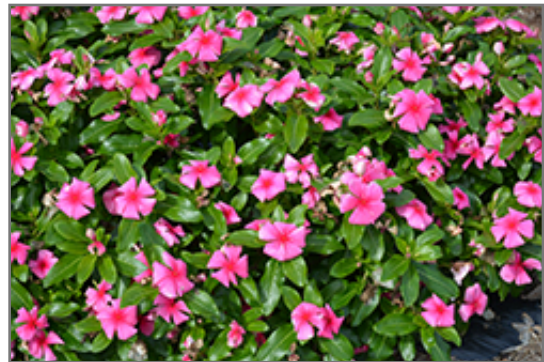

Cora XDR Deep Strawberry in bloom
Photo courtesy of NetPS Plant Finder

Moana Lane Garden Center & Corporate Office
1100 W. Moana Lane
Reno, NV 89509
(775) 825-0600
(775) 825-0602 - Corporate Office

South Virginia St. Garden Center
11301 S. Virginia Street
Reno, NV 89511
(775) 853-1319

Pyramid Way Garden Center
3397 Pyramid Way
Sparks, NV 89431
(775) 425-4300

Landscape Services & Design Center
1190 W. Moana Lane
Reno, NV 89509
(775) 825-0602 ext. 134
NV Lic. #3379A, D & CA Lic. #317448

www.moananursery.com