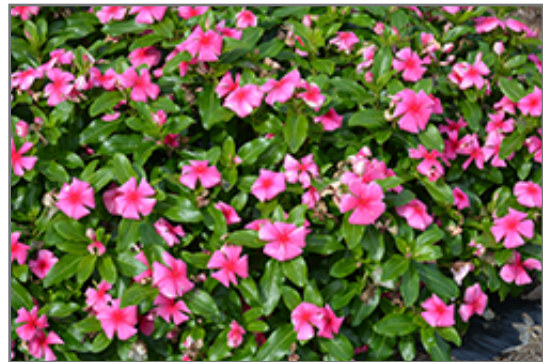

Cora XDR Deep Strawberry in bloom
Photo courtesy of NetPS Plant Finder

Moana Lane Garden Center & Corporate Office
1100 W. Moana Lane
Reno, NV 89509
(775) 825-0600
(775) 825-0602 - Corporate Office

South Virginia St. Garden Center
11301 S. Virginia Street
Reno, NV 89511
(775) 853-1319

Pyramid Way Garden Center
3397 Pyramid Way
Sparks, NV 89431
(775) 425-4300

Landscape Services & Design Center
1190 W. Moana Lane
Reno, NV 89509
(775) 825-0602 ext. 134
NV Lic. #3379A, D & CA Lic. #317448

www.moananursery.com