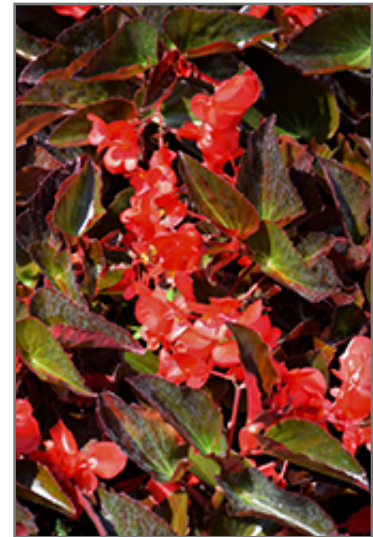

Big DeLuXXE Red Bronze Leaf Begonia flowers
Photo courtesy of NetPS Plant Finder

Big DeLuXXE Red Bronze Leaf Begonia flowers
Photo courtesy of NetPS Plant Finder