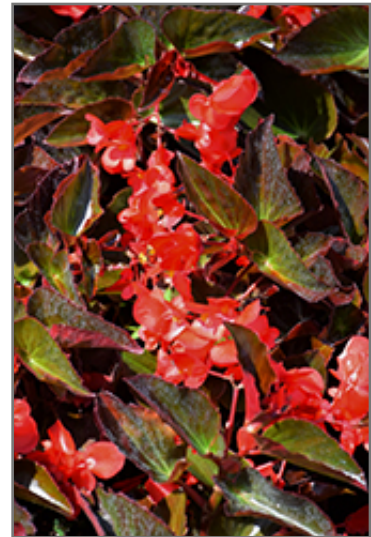

Big DeLuXXE Red Bronze Leaf Begonia flowers
Photo courtesy of NetPS Plant Finder

Big DeLuXXE Red Bronze Leaf Begonia flowers
Photo courtesy of NetPS Plant Finder