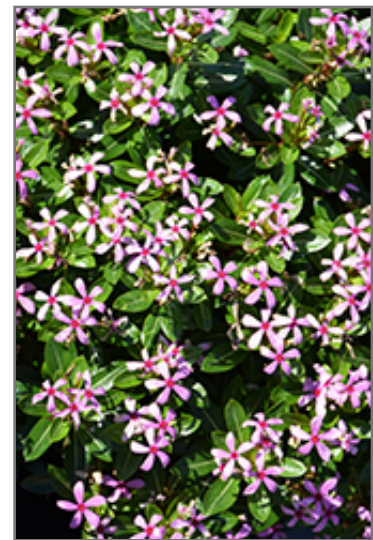

Soiree Kawaii Light Purple Vinca flowers
Photo courtesy of NetPS Plant Finder

Soiree Kawaii Light Purple Vinca flowers
Photo courtesy of NetPS Plant Finder