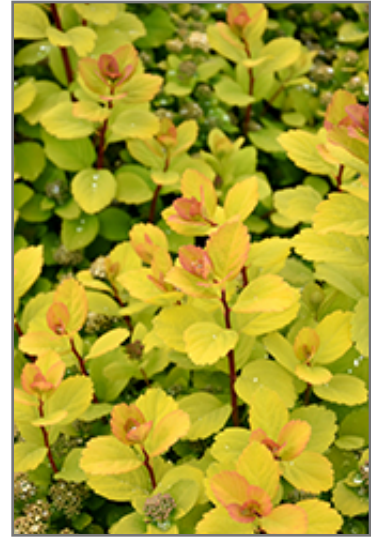

Glow Girl Birch Leaf Spirea foliage
Photo courtesy of NetPS Plant Finder

Moana Lane Garden Center & Corporate Office
1100 W. Moana Lane
Reno, NV 89509
(775) 825-0600
(775) 825-0602 - Corporate Office

South Virginia St. Garden Center
11301 S. Virginia Street
Reno, NV 89511
(775) 853-1319

Pyramid Way Garden Center
3397 Pyramid Way
Sparks, NV 89431
(775) 425-4300

Landscape Services & Design Center
1190 W. Moana Lane
Reno, NV 89509
(775) 825-0602 ext. 134
NV Lic. #3379A, D & CA Lic. #317448

www.moananursery.com