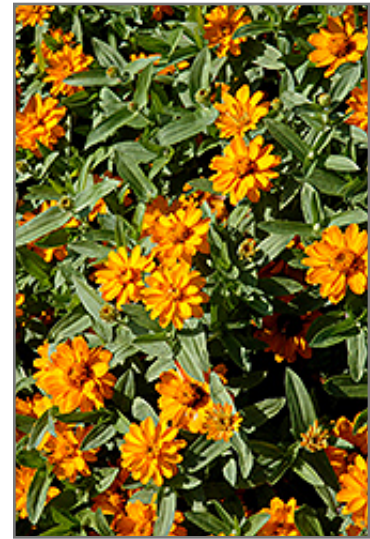

Profusion Double Golden Zinnia flowers
Photo courtesy of NetPS Plant Finder

Profusion Double Golden Zinnia
flowers
Photo courtesy of NetPS Plant Finder