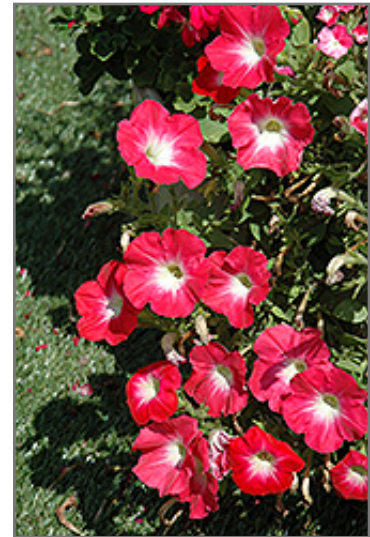

### **Flash Mob Redtastic Petunia**

***Petunia 'Flash Mob Redtastic'***

Height: 14 inches

Spread: 24 inches

Spacing: 20 inches

Sunlight: ☉

Hardiness Zone: (annual)

Group/Class: Flash Mob Series

#### **Ornamental Features**

Flash Mob Redtastic Petunia is blanketed in stunning red trumpet-shaped flowers with white centers at the ends of the stems from mid spring to late summer. Its pointy leaves remain green in color throughout the season.

#### **Landscape Attributes**

Flash Mob Redtastic Petunia is a dense herbaceous annual with a trailing habit of growth, eventually spilling over the edges of hanging baskets and containers. Its medium texture blends into the garden, but can always be balanced by a couple of finer or coarser plants for an effective composition.