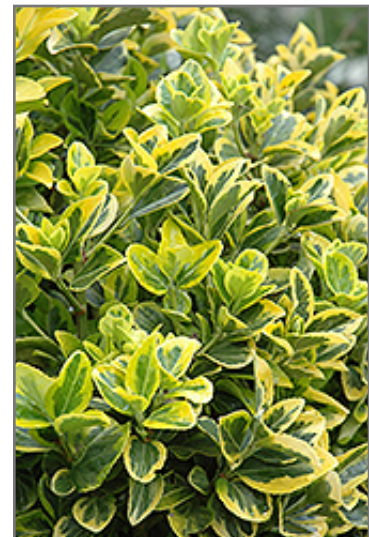

Gold Variegated Japanese Euonymus foliage
Photo courtesy of NetPS Plant Finder

Gold Variegated Japanese Euonymus foliage
Photo courtesy of NetPS Plant Finder